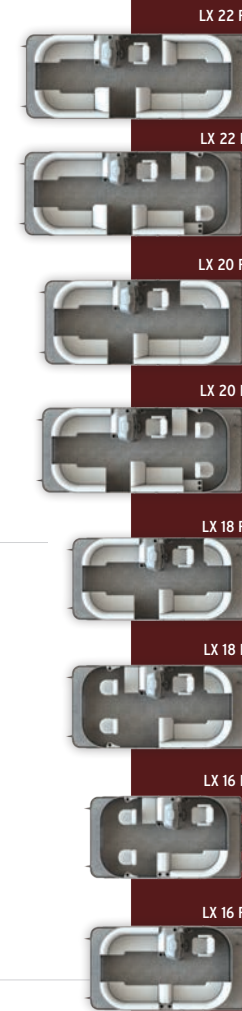

Max HP	Third Tube HP	Fuel Capacity (gal.)*	Length Overall	Beam	Max Capacity (lbs)	Dry Weight (lbs)	Capacity (Persons / lbs)	Fence Height	Transom Height	Tube Diameter	Aluminum Gauge
LX 22 F	115	115	21	22'10"	96"	1855	2027	9 / 1240	27"	20"	23"	.080"
LX 22 R	115	115	21	22'10"	96"	1855	2027	9 / 1240	27"	20"	23"	.080"
LX 20 F	90	90	21	20'10"	96"	1840	1875	9 / 1240	27"	20"	23"	.080"
LX 20 R	90	90	21	20'10"	96"	1840	1875	9 / 1240	27"	20"	23"	.080"
LX 18 F	60	N/A	21	19'0"	96"	1575	1425	8 / 1075	27"	20"	23"	.080"
LX 18 R	60	N/A	21	19'0"	96"	1575	1425	8 / 1075	27"	20"	23"	.080"
LX 16 F	40	N/A	21	17'0"	96"	1400	1275	6 / 840	27"	20"	23"	.080"
LX 16 R	40	N/A	21	17'0"	96"	1400	1275	6 / 840	27"	20"	23"	.080"

*Starcraft uses diurnal EPA certified tanks which may hold less than listed content by approximately 10%.