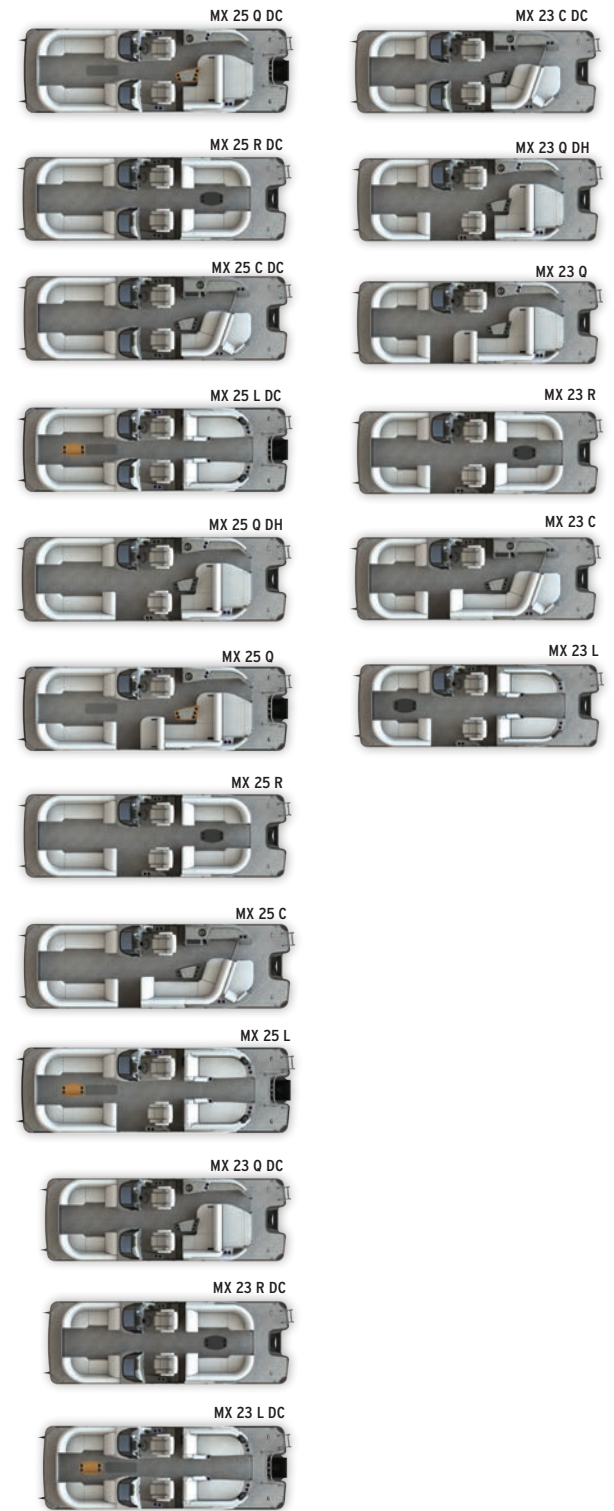

NEW FOR 2022:

POWER CANOPY
COMES STANDARD

See page 44 for details.

MX

MX 25 C DC • Shown with Optional HMX PR25 Performance Package, Sport Arch Package, Black Painted Tubes and Sea Weave Flooring

MX 23 Q DC • Shown with Optional HMX PR20/25 Performance Package, Black Painted Tubes and Teak Weave Flooring