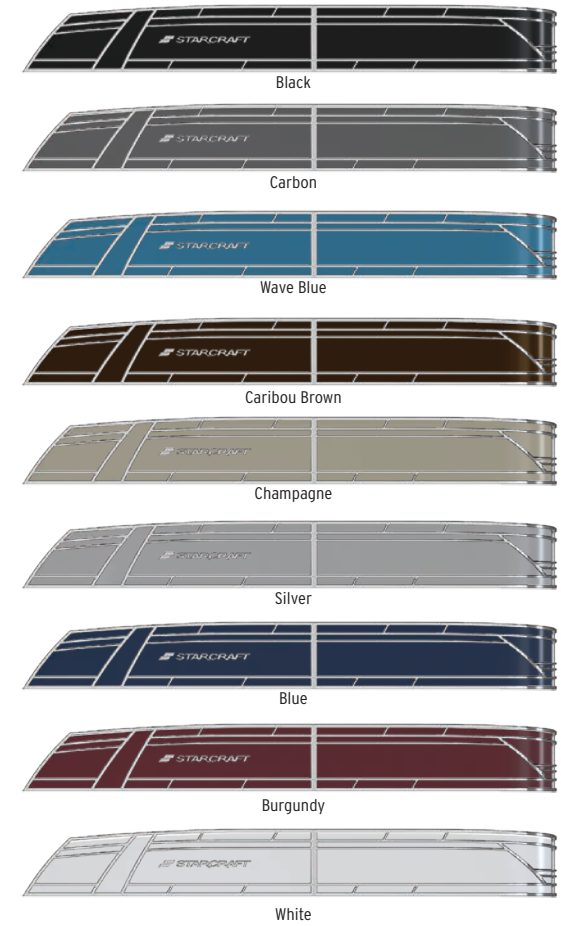

For an interactive experience, visit starcraftmarine.com.

SX COLOR CHOICES

UPHOLSTERY CHOICES

VINYL UPHOLSTERY
(STANDARD)
Tan

VINYL UPHOLSTERY
(STANDARD)
White

VINYL UPHOLSTERY
(STANDARD)
White

BIMINI TOP COLOR

Black

FLOORING CHOICES

Tan

Brown Sea Weave

Taupe Marine Vinyl

Tan Teak Weave

Gray

Gray Sea Weave

MX COLOR CHOICES

ACCENT COLORS

UPHOLSTERY CHOICES

PANEL COLORS

FLOORING CHOICES

BIMINI TOP COLORS

Optional Black Anodized Rails, Deck Trim and Bimini Frame with Optional Black Urethane Painted Tubes

SLS COLOR CHOICES

ACCENT COLORS

UPHOLSTERY CHOICES

PANEL COLORS

FLOORING CHOICES

BIMINI TOP COLORS

Optional Black Anodized Rails, Deck Trim and Bimini Frame with Optional Black Urethane Painted Tubes

CX CRUISE FISH COLOR CHOICES