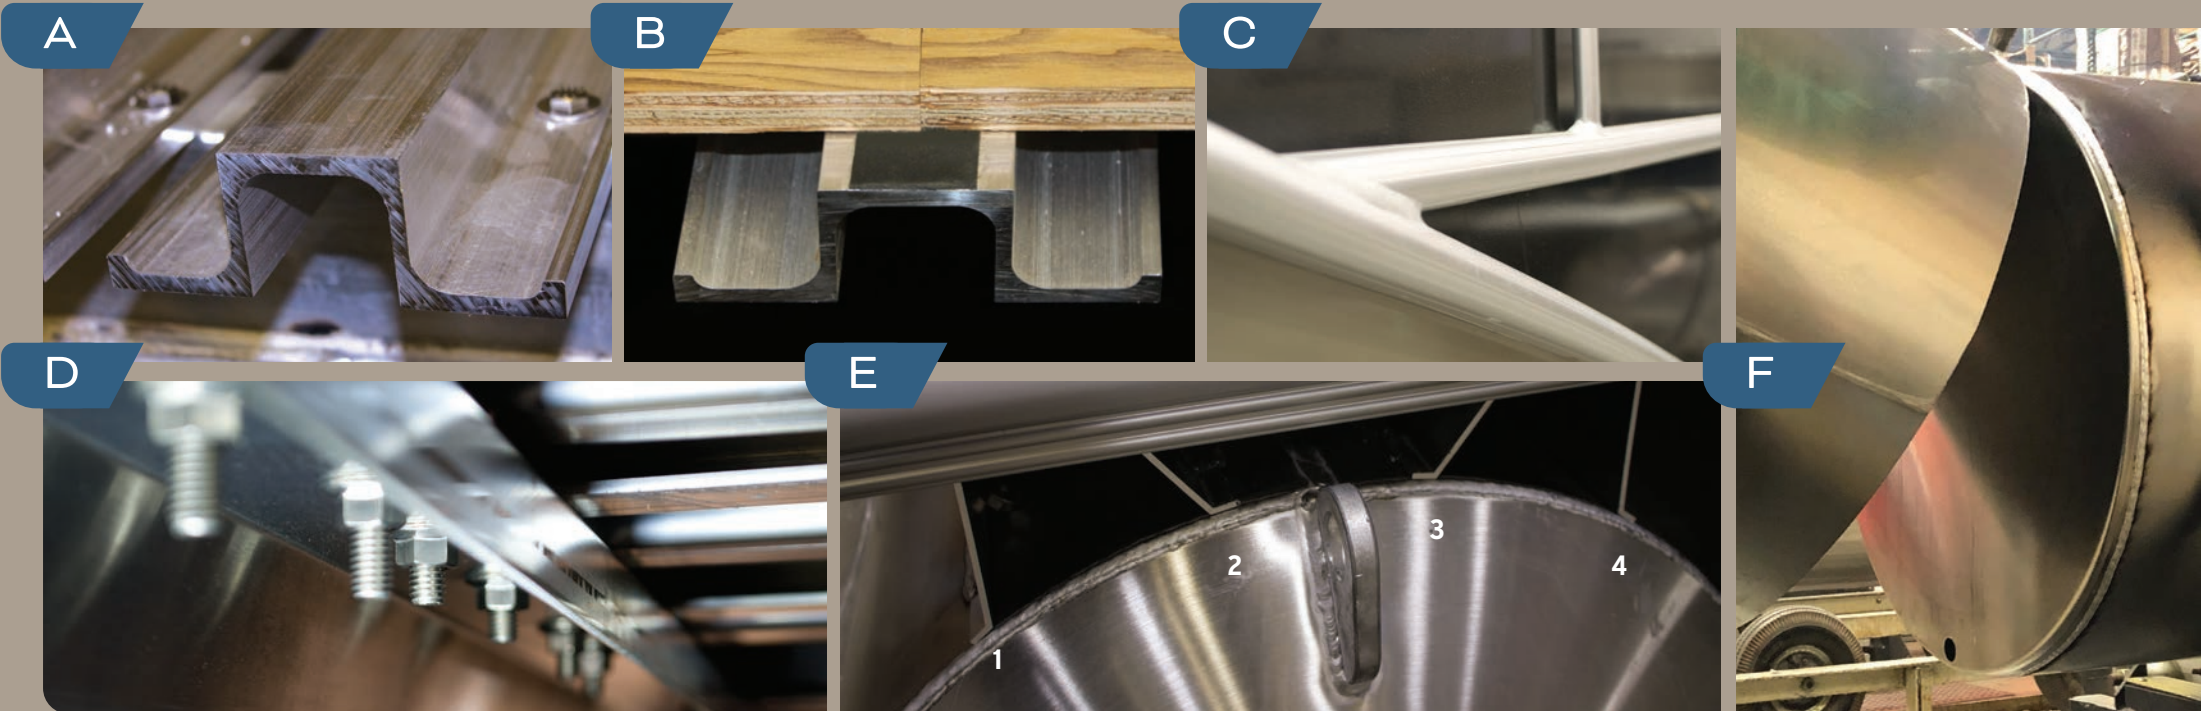

- **A** — **HAT-CHANNEL CONSTRUCTION:** It all begins with strength points of .250" (heavy) and .125" (standard) gauge extruded aluminum hat channels that are 6" wide and secured with eight bolts spanning our 6" wide deck risers. This creates the widest base in the industry and gives our pontoons greater stability without adding unnecessary weight. Combine that with a .190"-gauge aluminum transom that's through-bolted with up to 20 bolts and footed deck risers that prevent tube fatigue, and you see why Starcraft backs its industry-leading construction with a Limited Lifetime Warranty on every product. ("Heavy" hat channel shown.)
- **B** — **CONSTRUCTED FOR ENDURANCE:** 3/4", 7-ply pressure treated plywood through-bolted and screwed to the hat channels to create the strongest seams in the industry. ("Heavy" hat channel shown.)
- **C** — **FENCE & RAILING:** Features foam backing to prevent rattling and fully welded and anodized railing to add strength. Anodized welds are never painted. It's all backed by a 6-year warranty.
- **D** — **THROUGH-BOLTED TRANSOM:** Made of up to .190"-gauge aluminum and supported with up to 20 stainless bolts to handle today's higher horsepower engines.
- **E** — **4-POINT DECK TO HULL FUSION:** Starcraft deck brackets have four points of fusion for an extended area of contact with the tube. In addition to providing increased strength and support, this reduces frame twist and racking in rough water and guards against tube fatigue.
- **F** — **TUBES:** Our tubes feature air-tight construction with a completely welded-in baffle at each chamber, plus a drain at the bottom. A drain plug at the rear of the tube allows water to be completely removed from the tube if necessary.