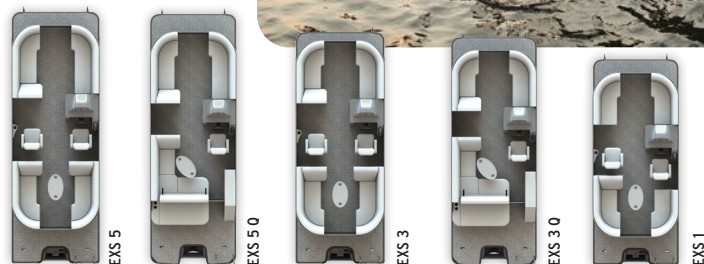

FURNITURE COLORS:

Gray

POPULAR OPTIONS:

PERFORMANCE PACKAGES

(See page 6 for details)

- Big Water Edition
- Coastal Edition

FLOORING

- Vinyl Floor
- Sea Weave
- Teak Weave

STEERING

- Power Assist Steering

ELECTRICAL

- Concealed Mood Lights
- Lighted Cupholders
- Babbito Underdeck Lighting
- Underwater Lighting
- Trim Gauge
- Depth Gauge
- In-dash GPS/Fish Finder (Humminbird® HELIX 5)
- Lake Water Washdown
- Minn Kota® Talon Shallow Water Anchor
- JL Audio MM50 Stereo with Bluetooth®
- Rear-facing Speakers
- Engine-house Dual Battery System

CANVAS

- Playpen Cover
- Double Top
- Full Camper Enclosure
- Half Camper Enclosure with Bow Cover
- Quick Shade Aft Bimini Extension

TUBES

- In-floor Storage
- Extruded Strakes
- Sila-Shield Protective Tube Coating
- Black Painted Tubes

MISCELLANEOUS

- Extra Table Kit
- Deck Mounted Ski Tow
- Porta Potti®
- Cooler Table
- High Back Helm Chair
- Gate Seat
- Ottoman Cooler
- Stainless Steel Grill
- Stainless See-through Bow Gate
- Stainless Steel Rub Rail
- Stainless Steel Stern Rail Enclosure (Q Models Only)
- Cell Phone Holder
- Lounge Arm Galley