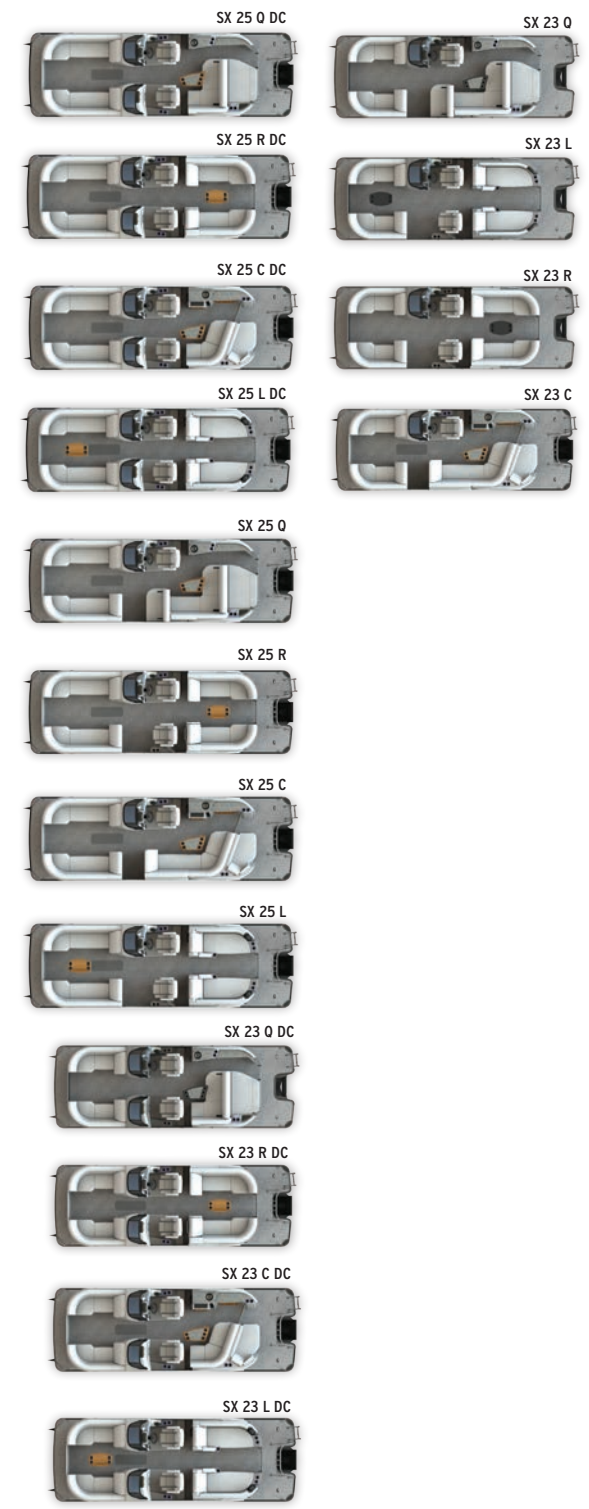

SX

SX 23 R • Shown with Optional Full Sea Weave Flooring