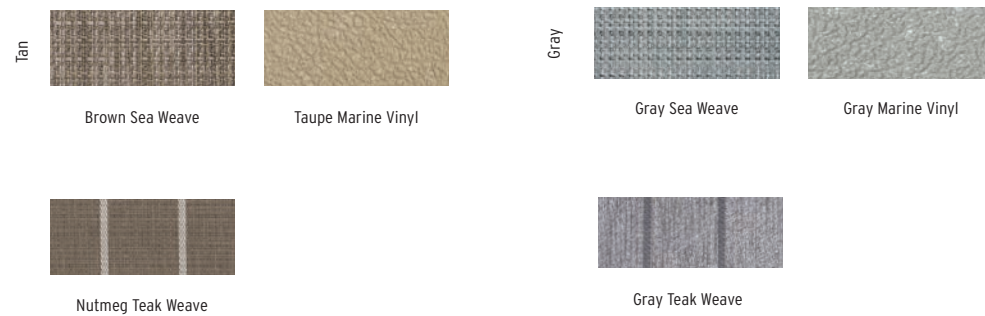

Black

FLOORING CHOICES

Tan

Brown Sea Weave

Taupe Marine Vinyl

Tan Teak Weave

Gray

Gray Sea Weave

Gray Marine Vinyl

Gray Teak Weave

TRIM PACKAGES

Spectre

Pearl

Imperial

Crimson

Optional Black Bimini Frame with
Optional Black Urethane Painted Tubes

MX COLOR CHOICES

ACCENT COLORS

UPHOLSTERY CHOICES

PANEL COLORS

FLOORING CHOICES

BIMINI TOP COLORS

Optional Black Anodized Rails, Deck Trim and Bimini Frame with Optional Black Urethane Painted Tubes

SLS COLOR CHOICES

Gray Sea Weave

Gray Marine Vinyl

Gray Teak Weave

BIMINI TOP COLOR

Blue

Burgundy

Champagne

Gray