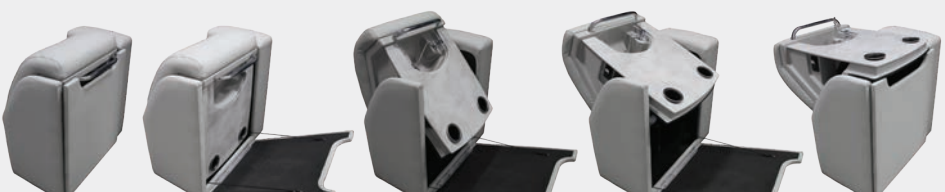

Max HP	Third Tube HP	Fuel Capacity (gal.)*	Length Overall	Beam	Max Capacity (lbs)	Dry Weight (lbs)	Capacity (Persons / lbs)	Fence Height	Transom Height	Tube Diameter	Aluminum Gauge

SX 25 Q DC	300	300	60	27'8"	102"	2950	4300	15 / 2115	27"	25"	25"	.100"
SX 25 R DC	300	300	60	27'8"	102"	2950	4300	15 / 2115	27"	25"	25"	.100"
SX 25 C DC	300	300	60	27'8"	102"	2950	4300	15 / 2115	27"	25"	25"	.100"
SX 25 L DC	300	300	60	27'8"	102"	2950	4300	15 / 2115	27"	25"	25"	.100"
SX 25 Q	300	300	60	27'8"	102"	2950	4300	15 / 2115	27"	25"	25"	.100"
SX 25 R	300	300	60	27'8"	102"	2950	4300	15 / 2115	27"	25"	25"	.100"
SX 25 C	300	300	60	27'8"	102"	2950	4300	15 / 2115	27"	25"	25"	.100"
SX 25 L	300	300	60	27'8"	102"	2950	4300	15 / 2115	27"	25"	25"	.100"
SX 23 Q DC	300	300	60	25'8"	102"	2775	3150	13 / 1835	27"	25"	25"	.100"
SX 23 R DC	300	300	60	25'8"	102"	2775	3150	13 / 1835	27"	25"	25"	.100"
SX 23 C DC	300	300	60	25'8"	102"	2775	3150	13 / 1835	27"	25"	25"	.100"
SX 23 L DC	300	300	60	25'8"	102"	2775	3150	13 / 1835	27"	25"	25"	.100"
SX 23 Q	300	300	60	25'8"	102"	2775	3150	13 / 1835	27"	25"	25"	.100"
SX 23 R	300	300	60	25'8"	102"	2775	3150	13 / 1835	27"	25"	25"	.100"
SX 23 C	300	300	60	25'8"	102"	2775	3150	13 / 1835	27"	25"	25"	.100"
SX 23 L	300	300	60	25'8"	102"	2775	3150	13 / 1835	27"	25"	25"	.100"

*Starcraft uses diurnal EPA certified tanks which may hold less than listed content by approximately 10%.