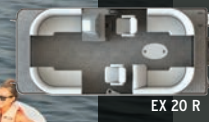

Max HP*	Third Tube HP	Fuel Capacity (gal.)**	Length Overall	Beam	Max Capacity (lbs)	Dry Weight (lbs)	Capacity (Persons / lbs)	Fence Height	Transom Height	Tube Diameter	Aluminum Gauge
EX 24 WEEKENDER	150	300	38	24'10"	102"	2525	2425	13 / 1775	27"	20"	25"	.080"
EX 24 R	150	300	38	24'10"	102"	2525	2425	13 / 1775	27"	20"	25"	.080"
EX 24 Q	150	300	38	24'10"	102"	2525	2425	13 / 1775	27"	20"	25"	.080"
EX 22 WEEKENDER	150	200	38	22'10"	102"	2175	2061	11 / 1500	27"	20"	25"	.080"
EX 22 R	150	200	38	22'10"	102"	2175	2061	11 / 1500	27"	20"	25"	.080"
EX 22 Q	150	200	38	22'10"	102"	2175	2061	11 / 1500	27"	20"	25"	.080"
EX 22 C SG	150	200	38	22'10"	102"	2175	2061	11 / 1500	27"	20"	25"	.080"
EX 22 C	150	200	38	22'10"	102"	2175	2061	11 / 1500	27"	20"	25"	.080"
EX 20 R	125	200	21	20'10"	102"	2100	1850	10 / 1410	27"	20"	25"	.080"
EX 20 C	125	200	21	20'10"	102"	2100	1850	10 / 1410	27"	20"	25"	.080"
EX 18 C	75	N/A	21	19'0"	102"	1795	1575	8 / 1125	27"	20"	25"	.080"

*Hydraulic steering is required for all 150HP and above.

WIDE HANDLE 4-STEP STAINLESS LADDER

CONSOLE

BOW LOUNGE

HELM CHAIR

COLORS:

Blue	Wave Blue	Burgundy
Caribou Brown	Champagne	White
Silver	Carbon	Black

ACCENT PANEL COLORS:

Black	Champagne	White
Silver	Carbon	

SPORT PACKAGE INTERIOR ACCENT COLORS:

Blue	Black

EX 20 C

POPULAR OPTIONS: PERFORMANCE PACKAGES

(See page 6 for details)

- Big Water Edition
- Coastal Edition
- PTS Performance Package
- HMX Performance Package
- HMX PR25/20 Performance Package

FLOORING

- Vinyl Floor
- Sea Weave
- Teak Weave

STEERING

- SeaStar™ Hydraulic Steering
- Power Assist Steering
- Gussi Italia® Verona Steering Wheel
- Extreme Steering

ELECTRICAL