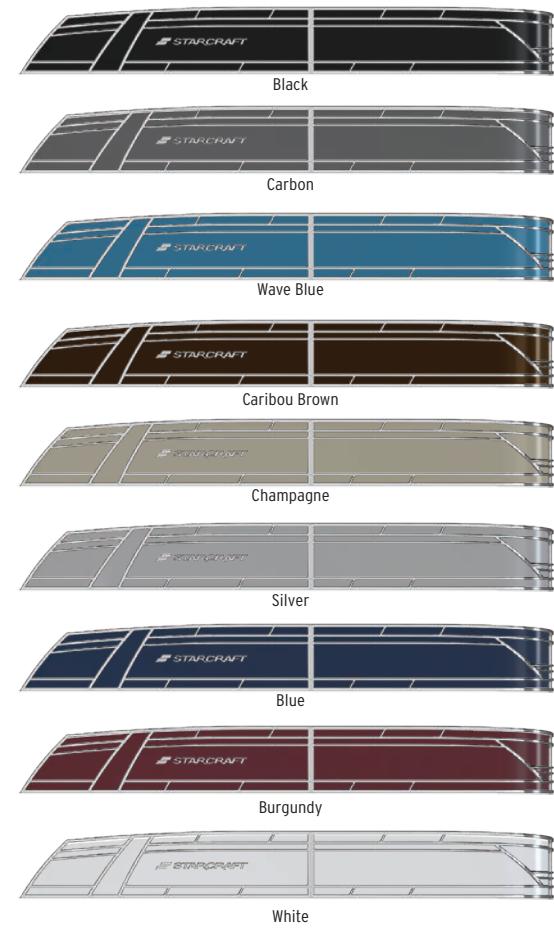

MX COLOR CHOICES

ACCENT COLORS

UPHOLSTERY CHOICES

PANEL COLORS

FLOORING CHOICES

BIMINI TOP COLORS

Optional Black Anodized Rails, Deck Trim and Bimini Frame with Optional Black Urethane Painted Tubes

SLS COLOR CHOICES

Gray Sea Weave

Gray Marine Vinyl

Gray Teak Weave

BIMINI TOP COLOR

Blue

Burgundy

Champagne

Gray

Black

PANEL COLOR

Black

Carbon

Wave Blue

Caribou Brown

Champagne

Silver

Blue

Burgundy

White

Optional Black Anodized Rails, Deck Trim and Bimini
Frame with Optional Black Urethane Painted Tubes

EX CRUISE FISH COLOR CHOICES

ACCENT COLORS

UPHOLSTERY CHOICES

PANEL COLORS