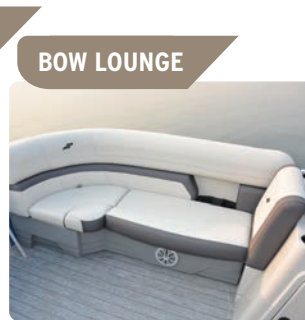

*Starcraft uses diurnal EPA certified tanks which may hold less than listed content by approximately 10%.

EXTENDED DECK WITH WIDE HANDLE 4-STEP STAINLESS LADDER

CONSOLE

LOW BACK HELM CHAIR

BOW LOUNGE

COLORS: