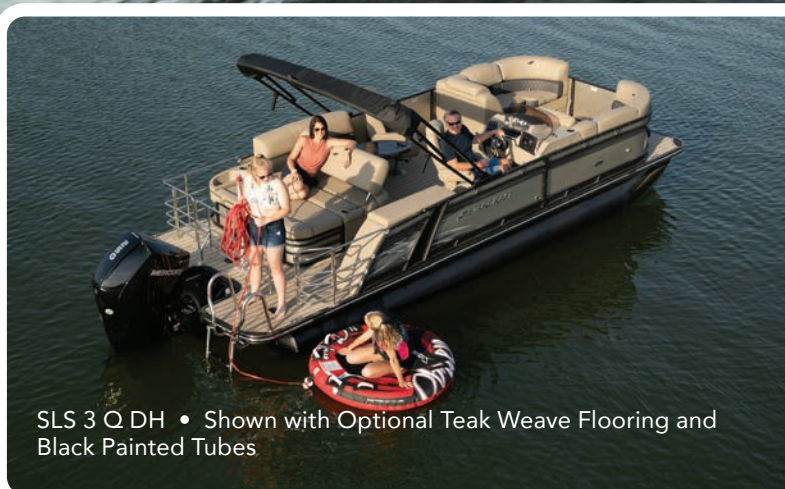

ACCENT PANEL COLORS:

FURNITURE COLORS:

ACCENT GRAPHIC:

SLS 3 Q DH • Shown with Optional Teak Weave Flooring and Black Painted Tubes