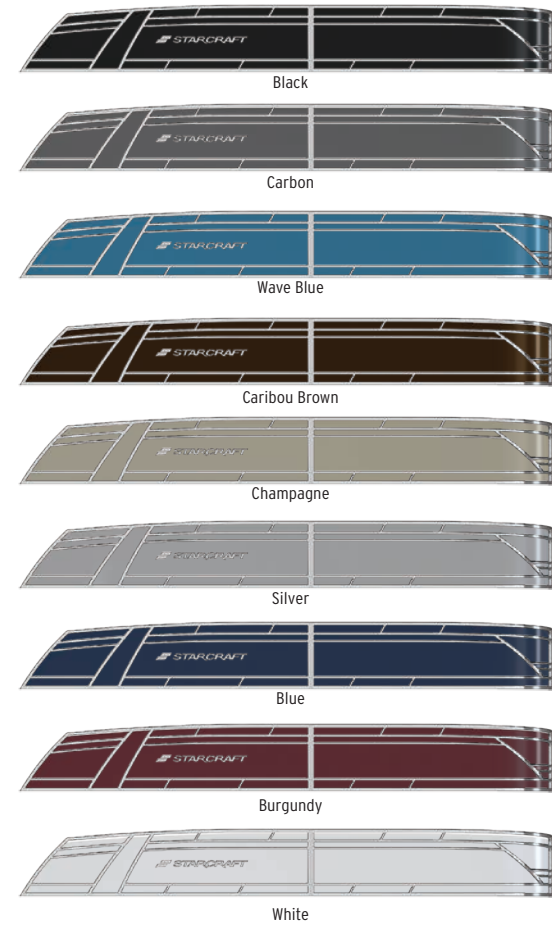

PANEL COLOR