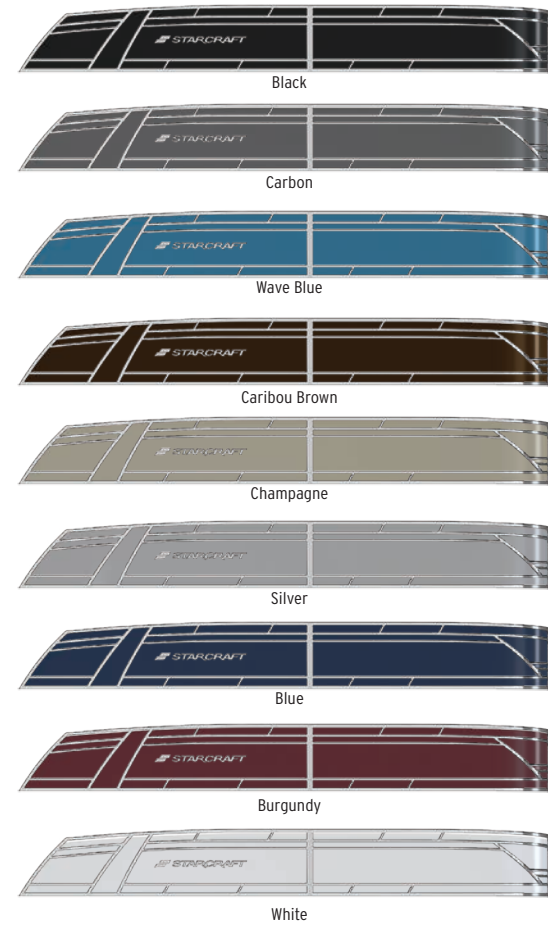

For an interactive experience, visit starcraftmarine.com.

SX COLOR CHOICES

UPHOLSTERY CHOICES

VINYL UPHOLSTERY
(STANDARD)
Tan

VINYL UPHOLSTERY
(STANDARD)
White

VINYL UPHOLSTERY
(STANDARD)
White

BIMINI TOP COLOR

Black

FLOORING CHOICES

Tan

Brown Sea Weave

Taupe Marine Vinyl

Tan Teak Weave

Gray

Gray Sea Weave

MX COLOR CHOICES

ACCENT COLORS

UPHOLSTERY CHOICES

PANEL COLORS

FLOORING CHOICES

BIMINI TOP COLORS

Optional Black Anodized Rails, Deck Trim and Bimini Frame with Optional Black Urethane Painted Tubes

SLS COLOR CHOICES

ACCENT COLORS

UPHOLSTERY CHOICES

PANEL COLORS

FLOORING CHOICES

BIMINI TOP COLORS

Optional Black Anodized Rails, Deck Trim and Bimini Frame with Optional Black Urethane Painted Tubes

CX CRUISE FISH COLOR CHOICES