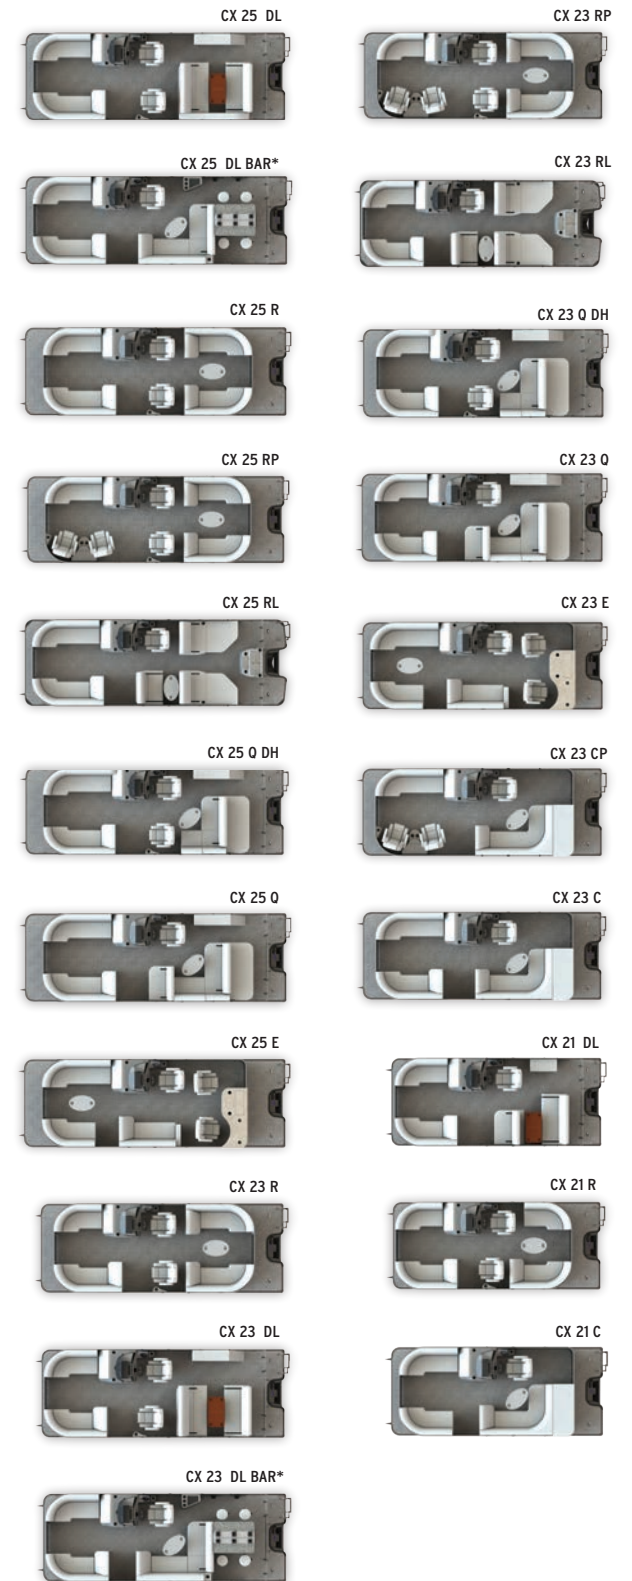

CX CRUISE

CX 23 RL • Shown with Optional Teak Weave Flooring and Deluxe Deck Mounted Ski Tow

CX 25 DL BAR • Shown with Optional Teak Weave Flooring and Manual Bimini Top

*HMX PR20/25 Performance Package comes standard on DL Bar models.